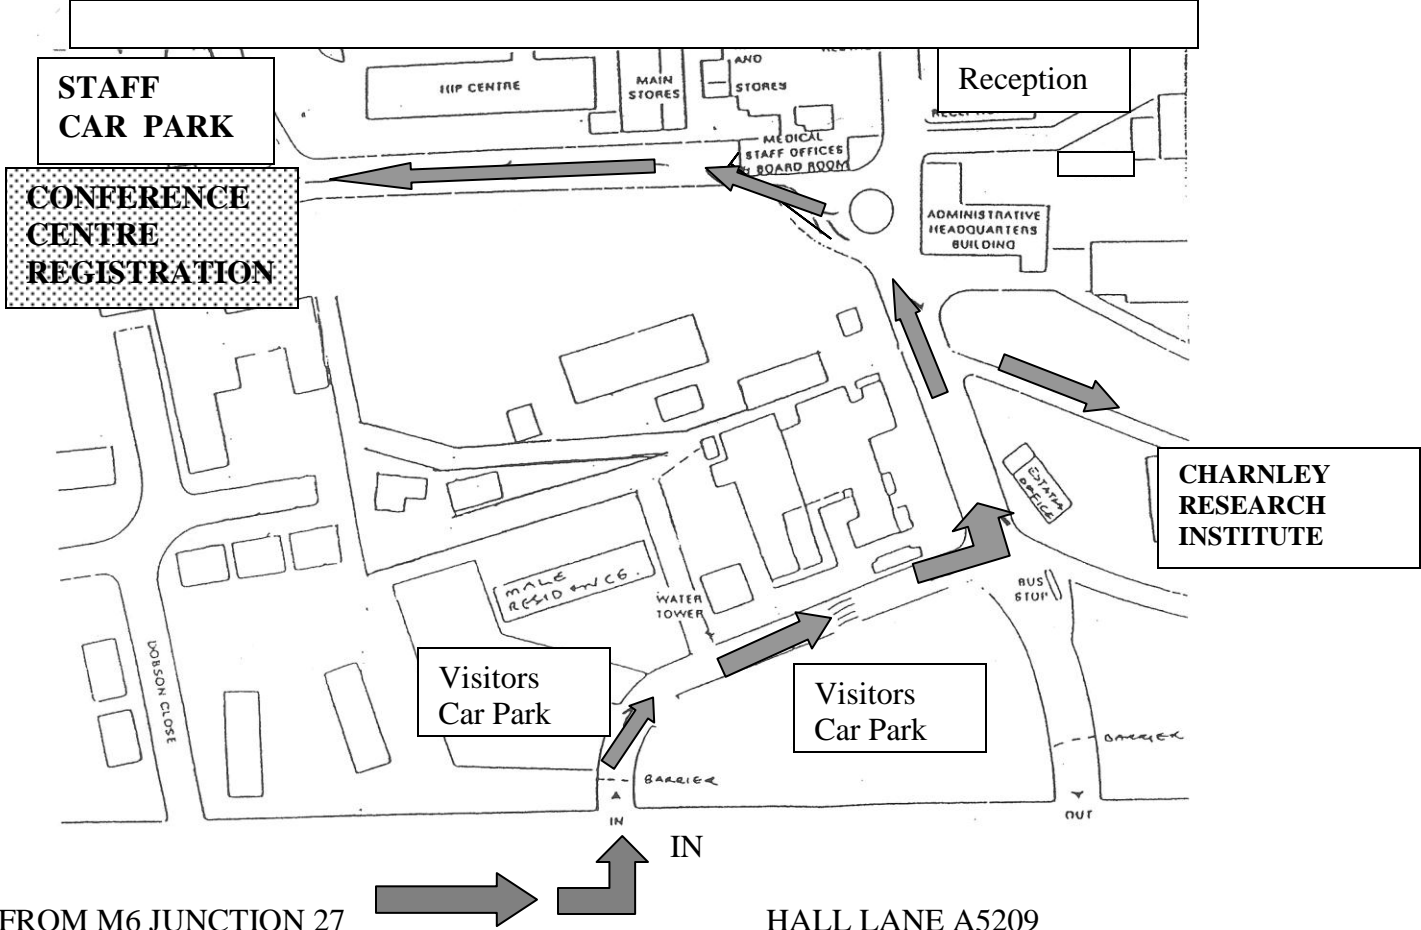

Wrightington Hospital
 Located 1/2 mile from the Junction 27 of the M6

Wrightington Hospital directions:

Exit the M6 Motorway at Junction 27, at the roundabout follow Signs for Parbold and Ormskirk (A5209). The Hospital is approximately 800 yards along this road on the left Hand side.

Parking charges:
 Barrier system, take ticket pay at pay stations prior to exit with ticket.

FROM M6 JUNCTION 27

HALL LANE A5209

Wrightington Hospital, Hall Lane, Appley Bridge, Wigan WN6 9EP
 Meeting Contact: Mavis Luya 44+ (0)1257 256248